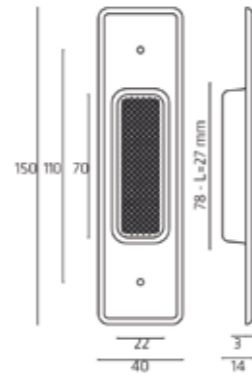

DUCALE

NICCHIE - SLIDING DOOR HANDLE

NIC501

NIC504

NIC205

NIC402

NIC403

NIC203