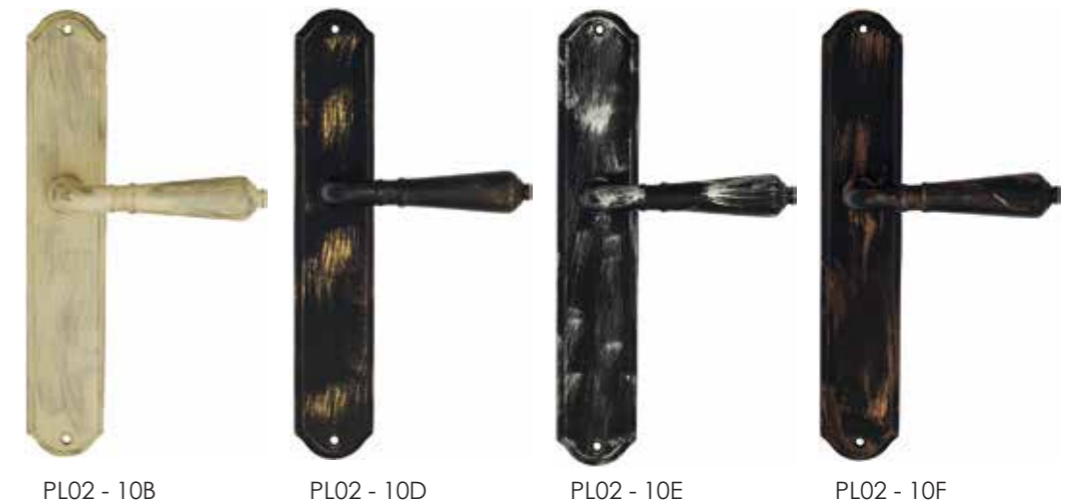

PL02 - 10B

PL02 - 10D

PL02 - 10E

PL02 - 10F