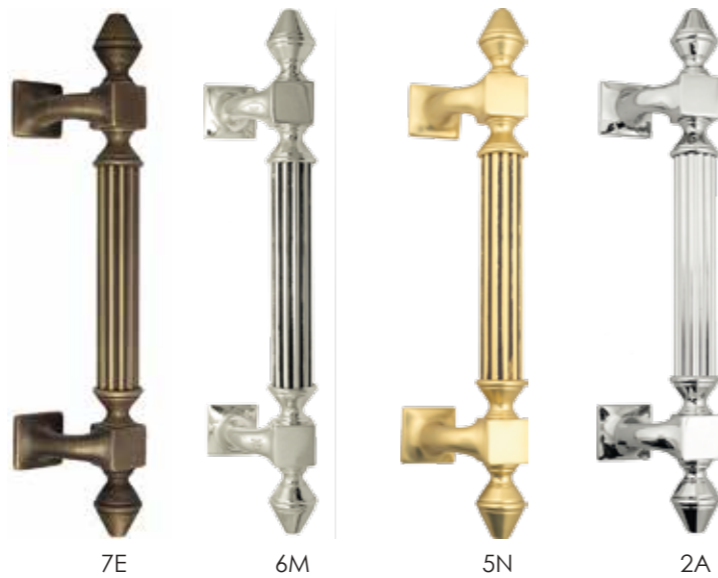

RO97 - 7E

RO98 - 7M

RO99 - 9M

M60
Mosca
1C

M53
Impero
RO93 - 2A

M51
Ducale
7E

M30
Kronos
7E

Nic 501

2A
POLISHED
CHROME

9M
ANTIQUE
IRON

7M
ANTIQUE
BRONZE

7E
OPAQUE
SATINED
BRONZE

5N
FRENCH
GOLD

1C
POLISHED
BRASS

Nic 504

1C
POLISHED
BRASS