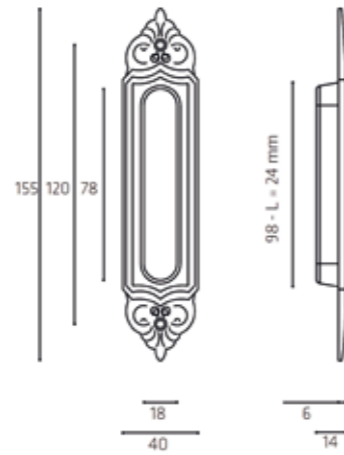

NICCHIE - SLIDING DOOR HANDLE

NIC504

TRASCINATORE - FINGER PULL

collezione Venezia

by Comit

MADE IN ITALY