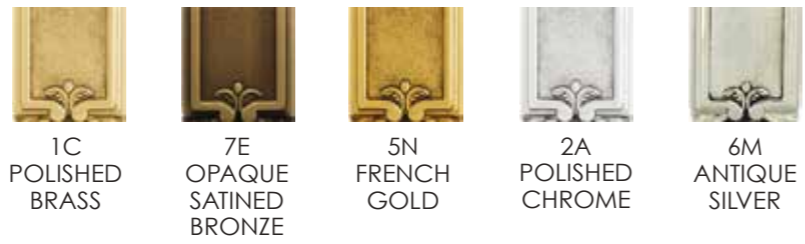

M60
Mosca
1C