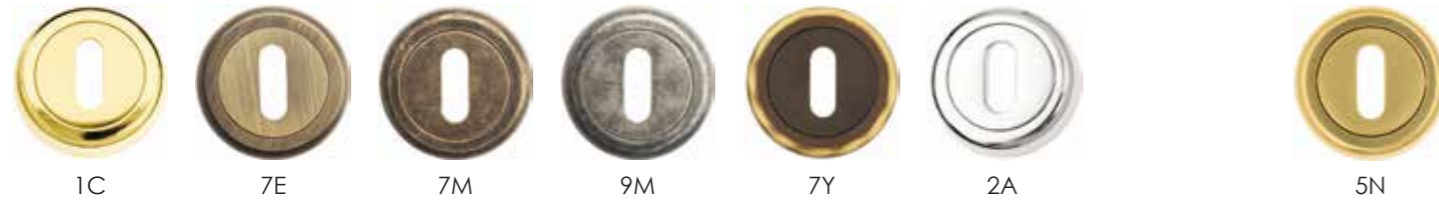

Available varius size

key+ key

2B
SATINED
CHROME

7E
OPAQUE
SATINED
BRONZE

1C
POLISHED
BRASS

9M
ANTIQU
IRON

2A
POLISHED
CHROME

5N
FRENCH
GOLD

7M
ANTIQU
BRONZE

Available varius size

ROSE - RO07 - PATENT - Ø 50 mm

ROSE - RO98 - YALE - Ø 55 mm

ROSE - RO07 - YALE - Ø 50 mm

ROSE - RO99 - PATENT - Ø 60 mm

ROSE - RO97 - PATENT - Ø 52 mm

ROSE - RO99 - YALE - Ø 60 mm