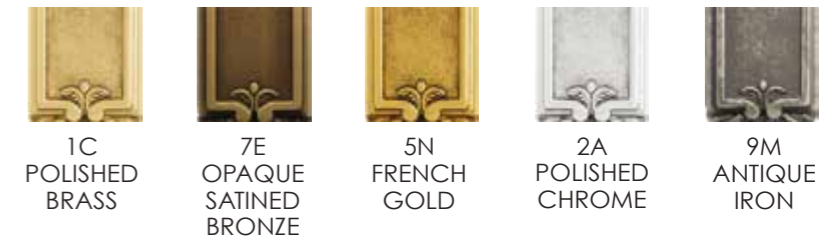

M30
Kronos
7E